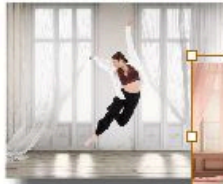

Signature Dance Art Pieces by Creative Photography

8x24 Stages Panoramic

10x30 Color Burst Panoramic

White Out Series

Chalk

Graffiti

Curtains

Ballet Shoes

Multiple Image Products	Price	
A.) 8x24 "Stages" Pano	\$69.00	(3-5 costumes) laminated
B.) 10x30 Color Burst Pano	\$89.00	(5-7 costumes) laminated
C.) 11x14 White Out Series	\$79.00	(2-3 costumes) laminated
D.) 50x60 Velveteen Blanket	\$95.00	
Single Image Products	8x10 Metal	11x14 Laminate
E.) Chalk Burst/Graffiti	\$84.00	\$69.00
F.) Ballet Shoes/Curtains	\$84.00	\$69.00
Add-On Products	8x24 Pano	10x30 Pano
G.) Black Pano Frame	\$30.00	\$40.00